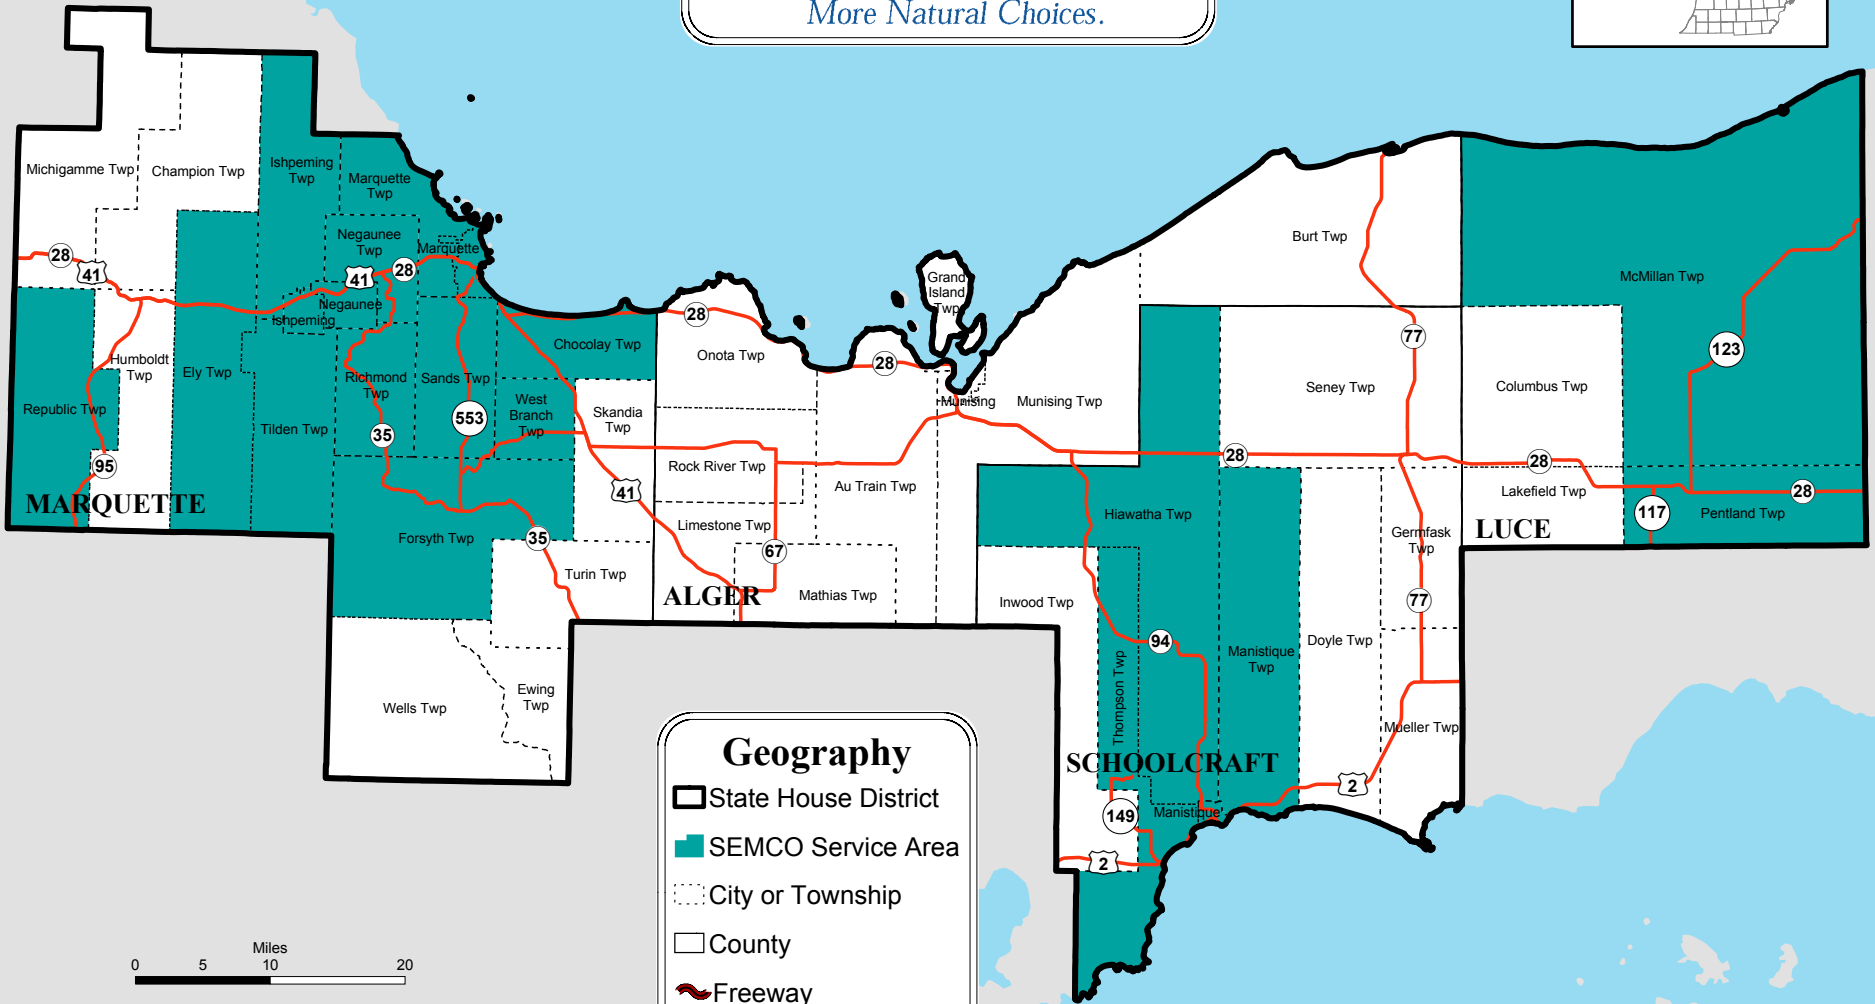

State House District 109

SEMCOENERGY

GAS COMPANY

More Natural Choices.

Geography

- State House District
- SEMCO Service Area
- City or Township
- County
- Freeway
- Highway