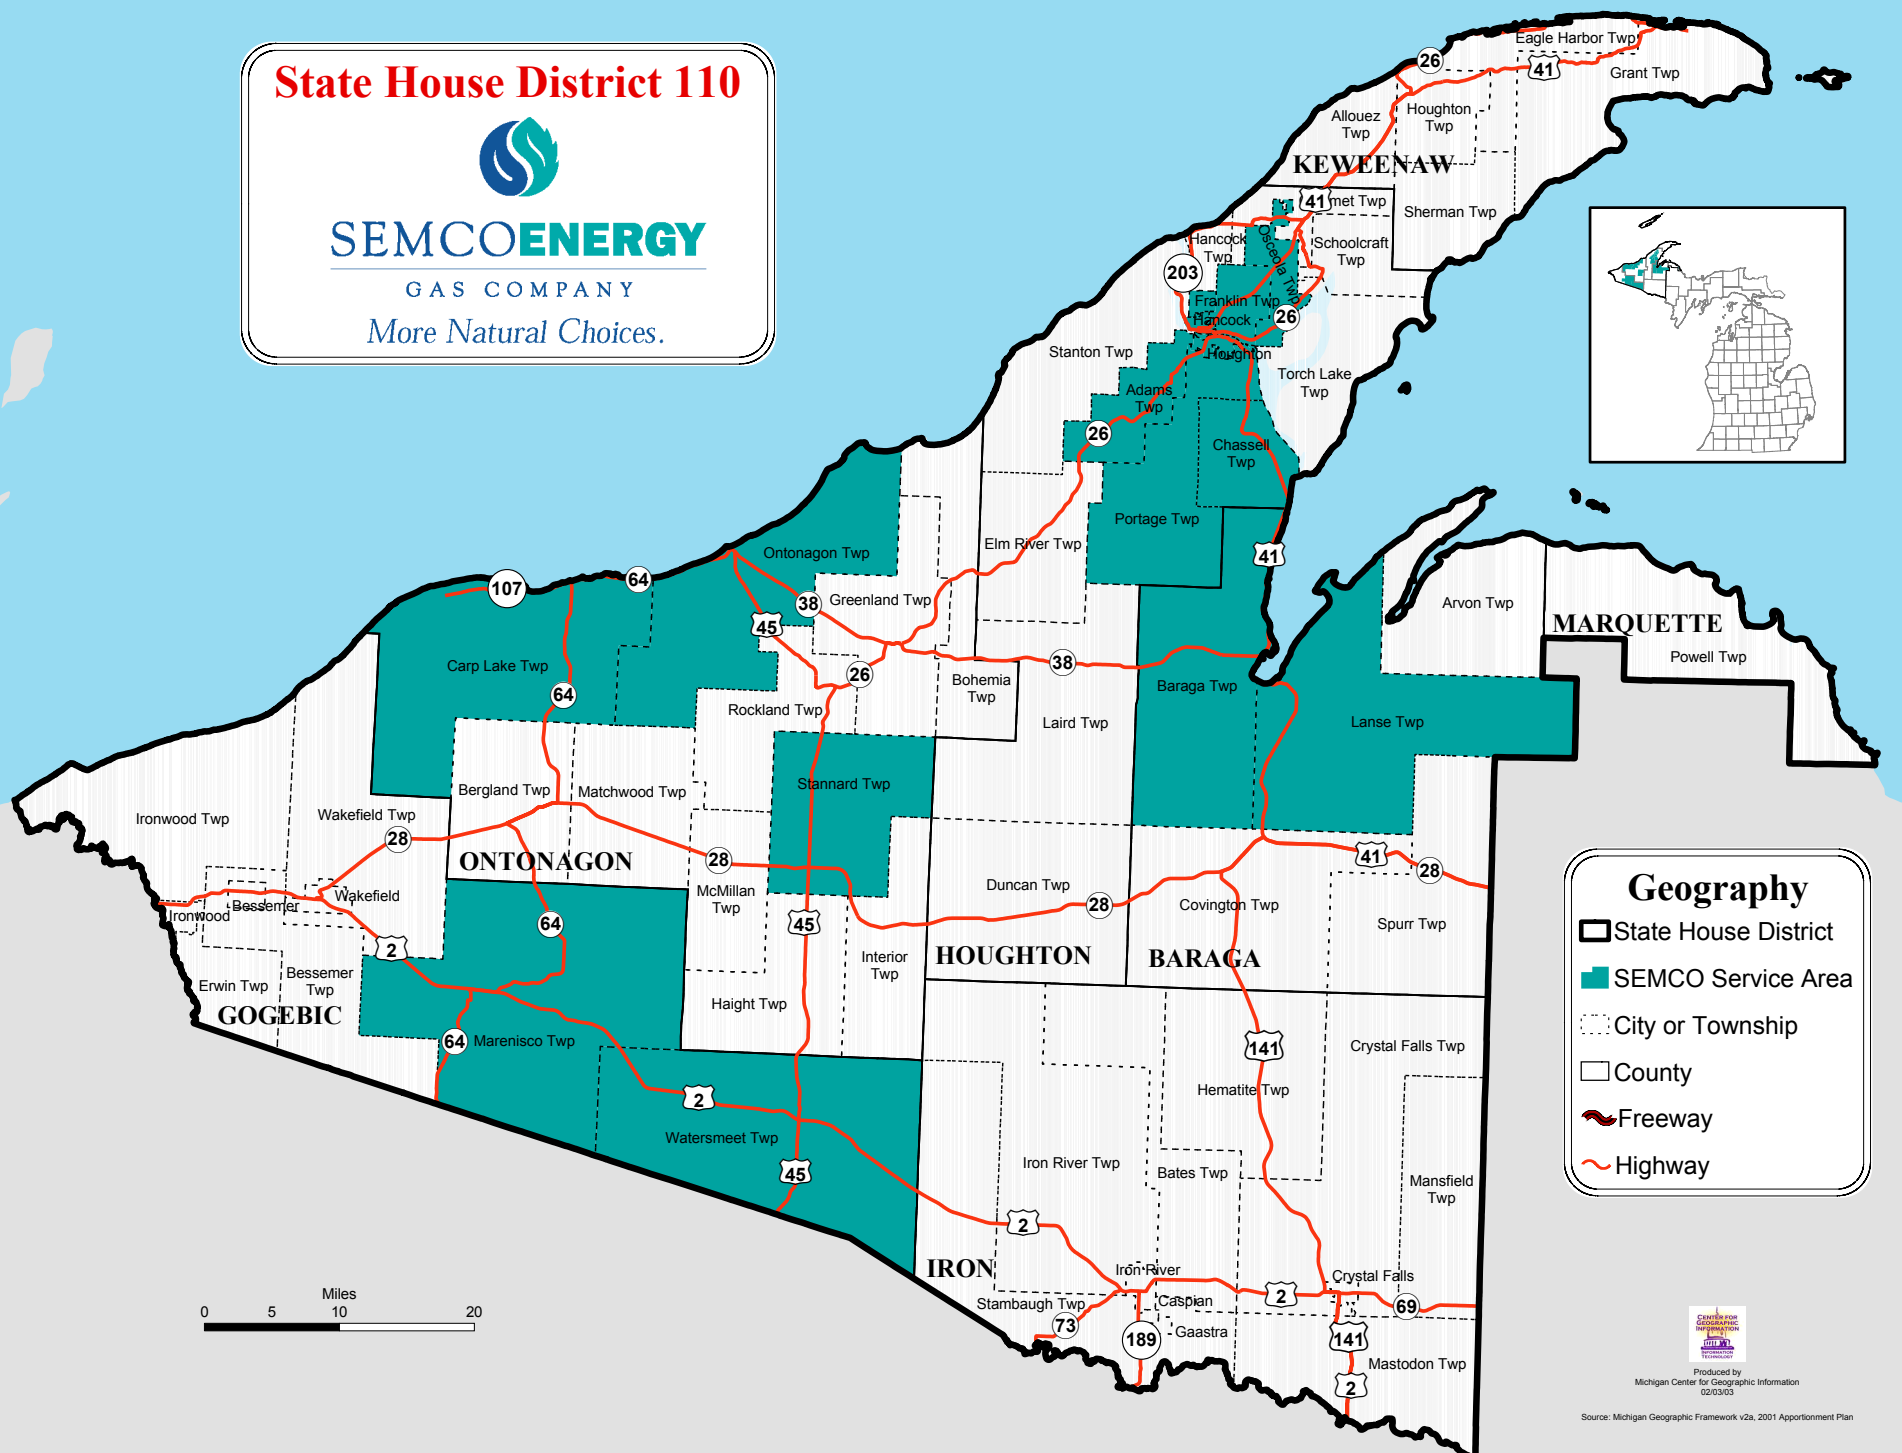

State House District 110

SEMCOENERGY

GAS COMPANY

More Natural Choices.

Geography

- State House District
- SEMCO Service Area
- City or Township
- County
- Freeway
- Highway

Produced by
Michigan Center for Geographic Information
02/03/03