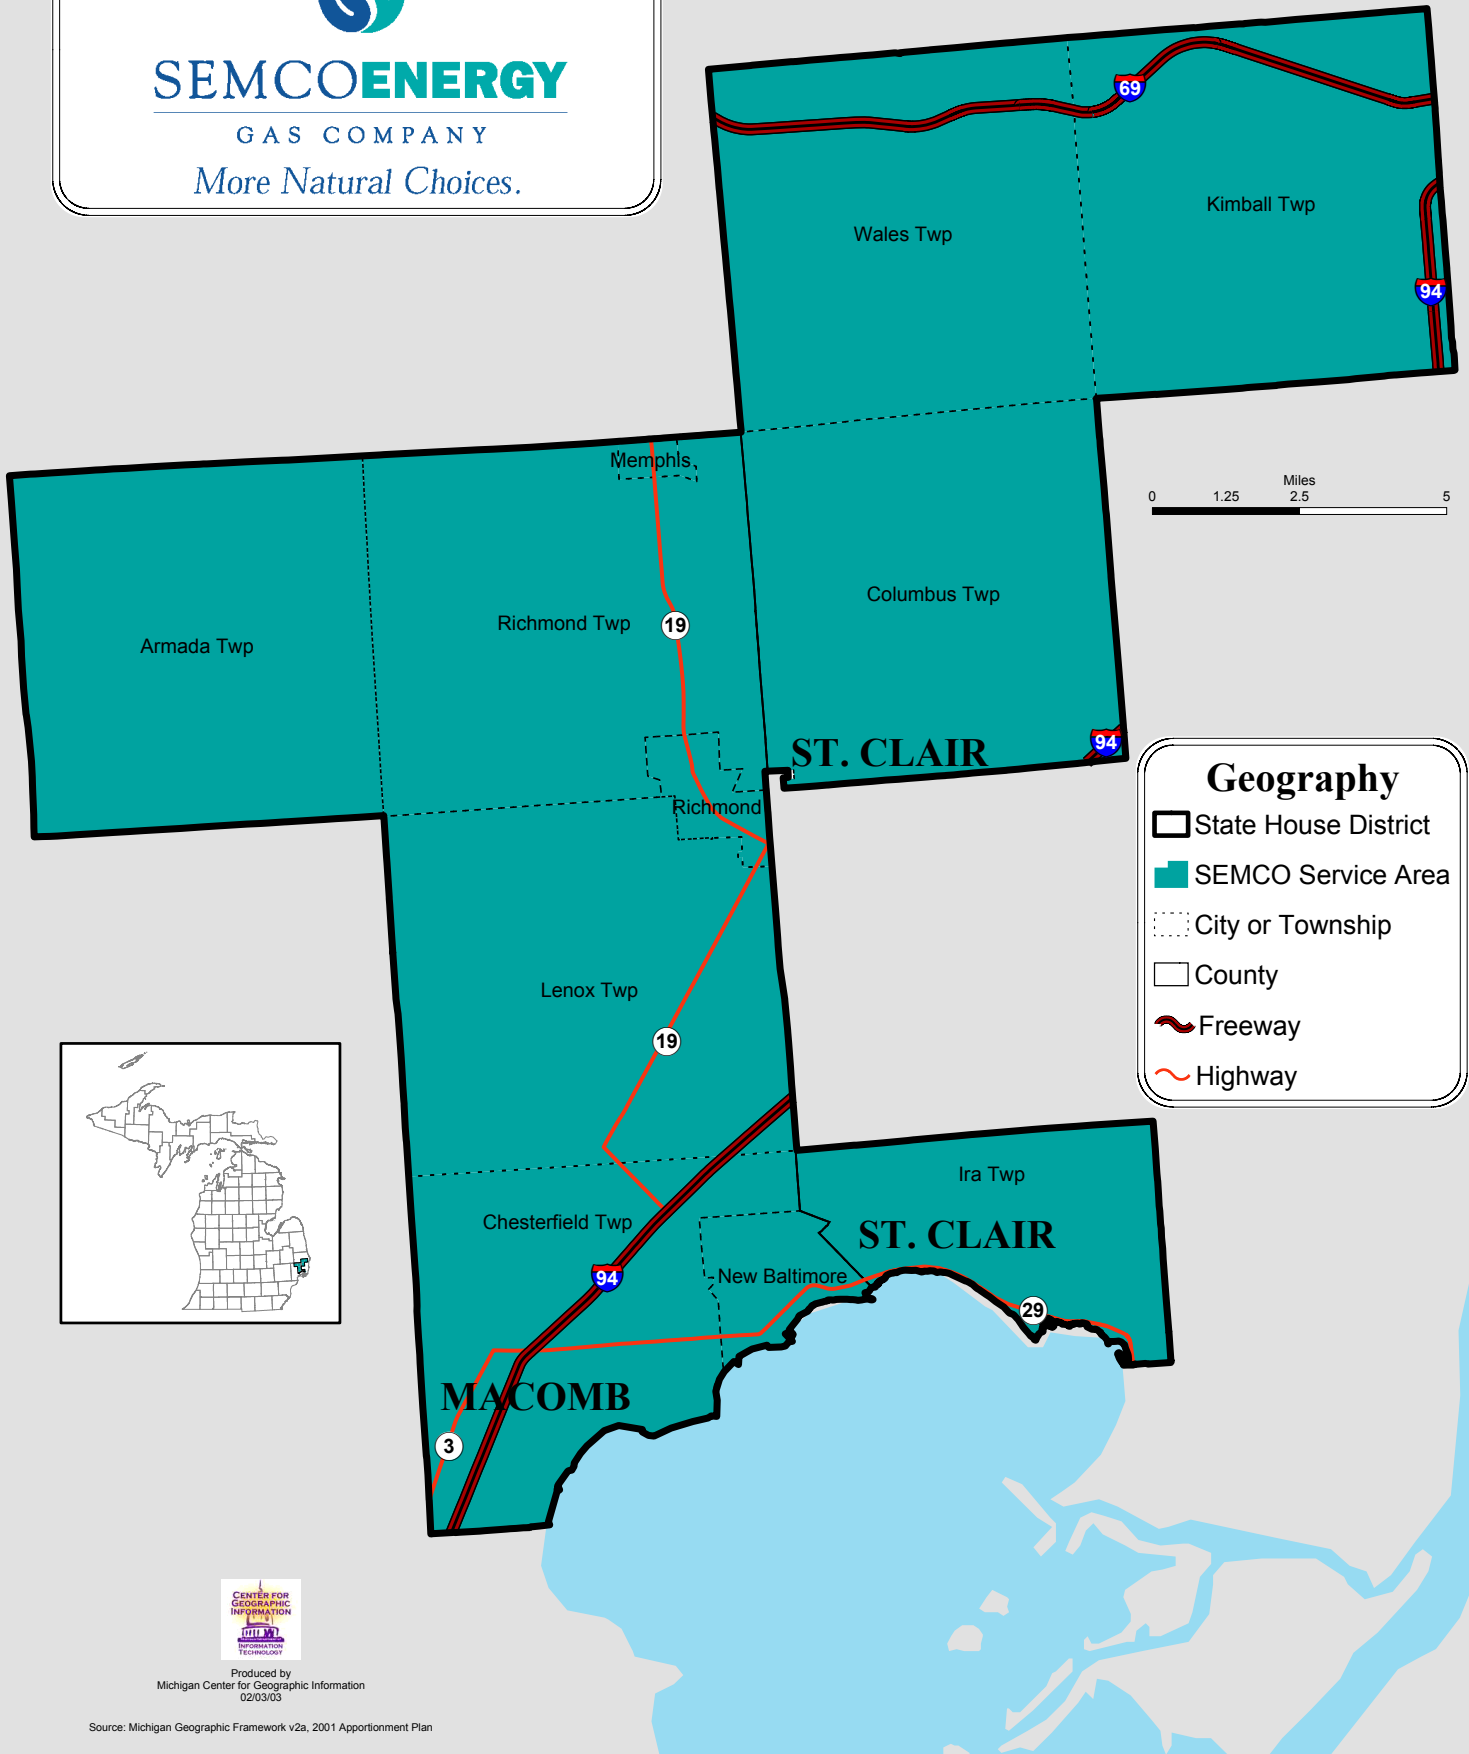

State House District 32

SEMCOENERGY

GAS COMPANY

More Natural Choices.

Geography

- State House District
- SEMCO Service Area
- City or Township
- County
- Freeway
- Highway

Produced by
Michigan Center for Geographic Information
02/03/03