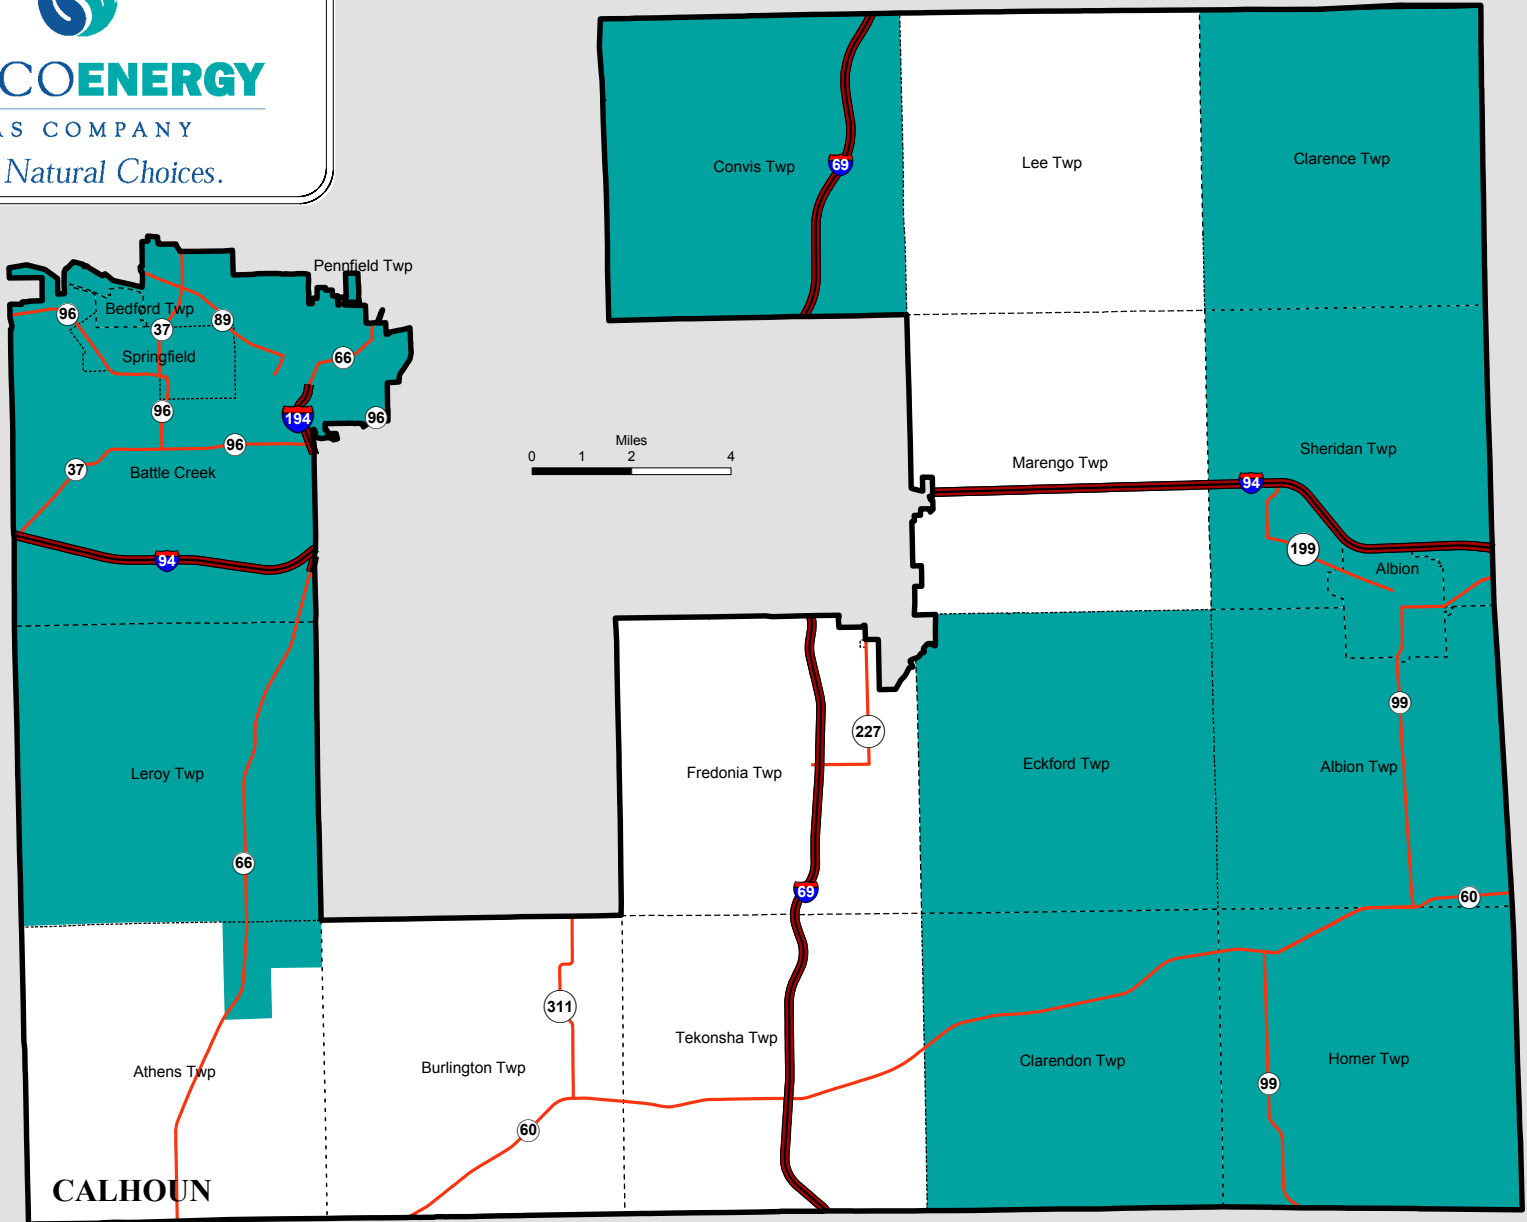

State House District 62

SEMCOENERGY

GAS COMPANY

More Natural Choices.

Geography

- State House District
- SEMCO Service Area
- City or Township
- County
- Freeway
- Highway