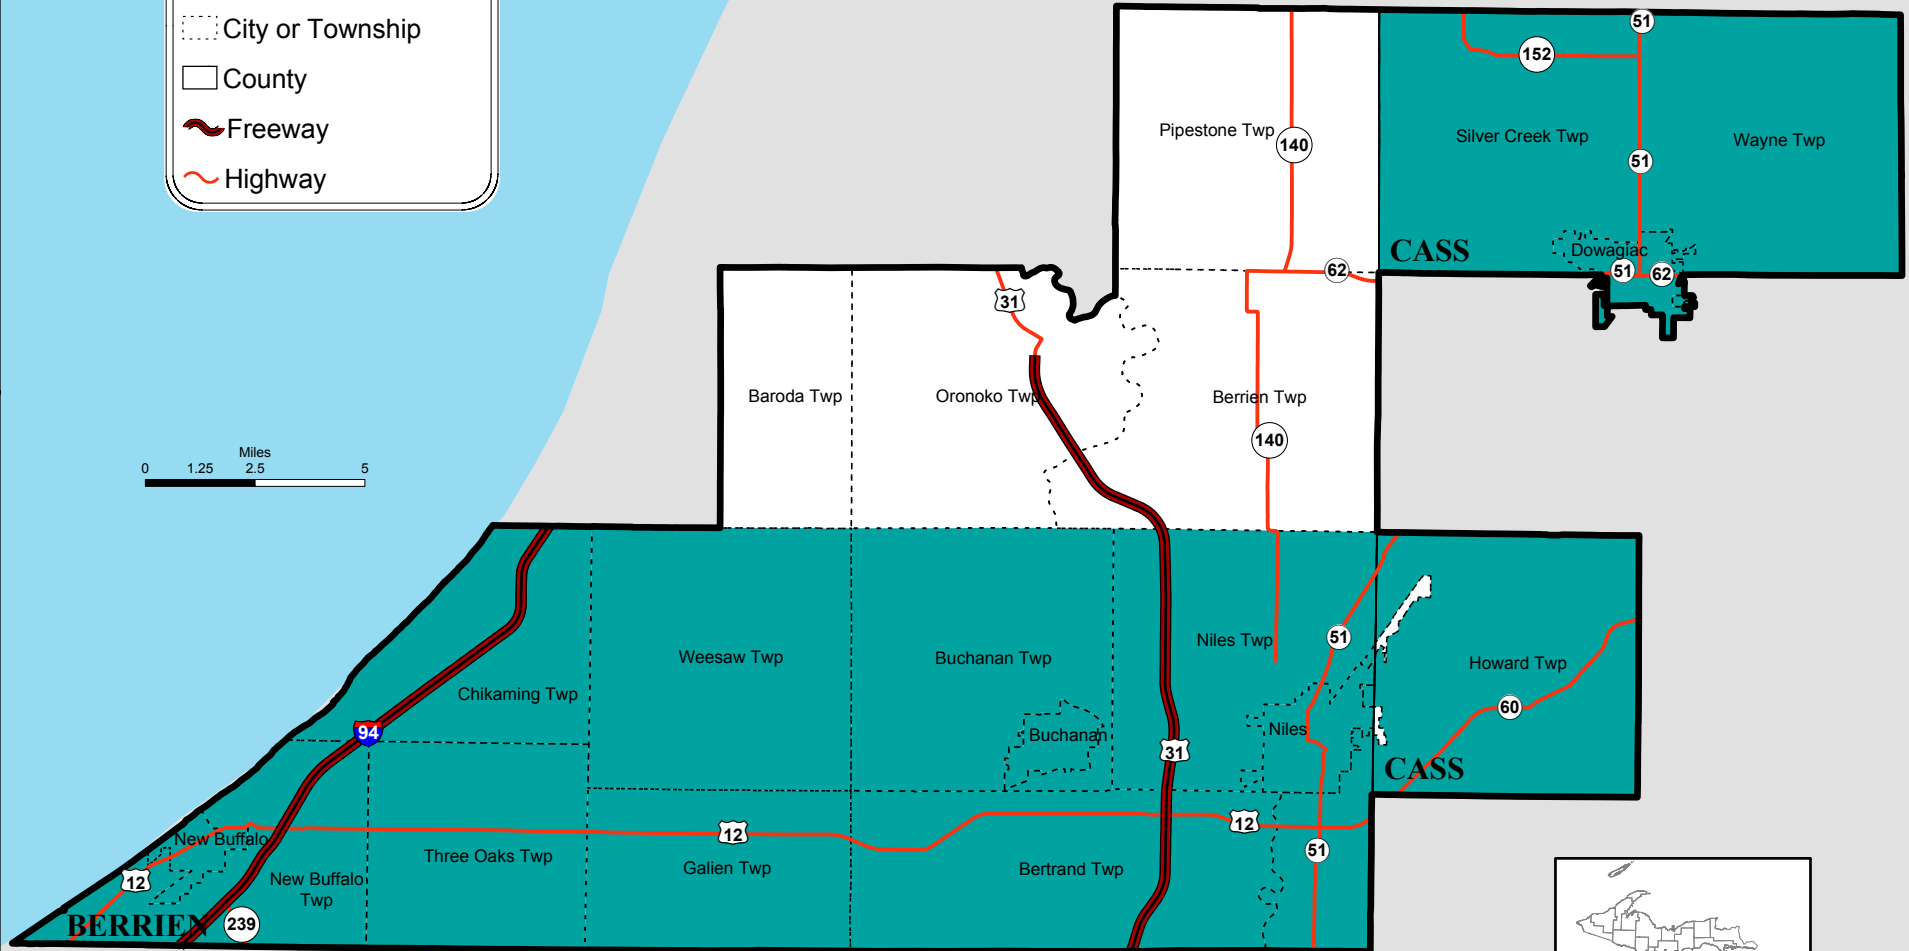

State House District 78

SEMCOENERGY

GAS COMPANY

More Natural Choices.

Geography

- State House District
- SEMCO Service Area
- City or Township
- County
- Freeway
- Highway