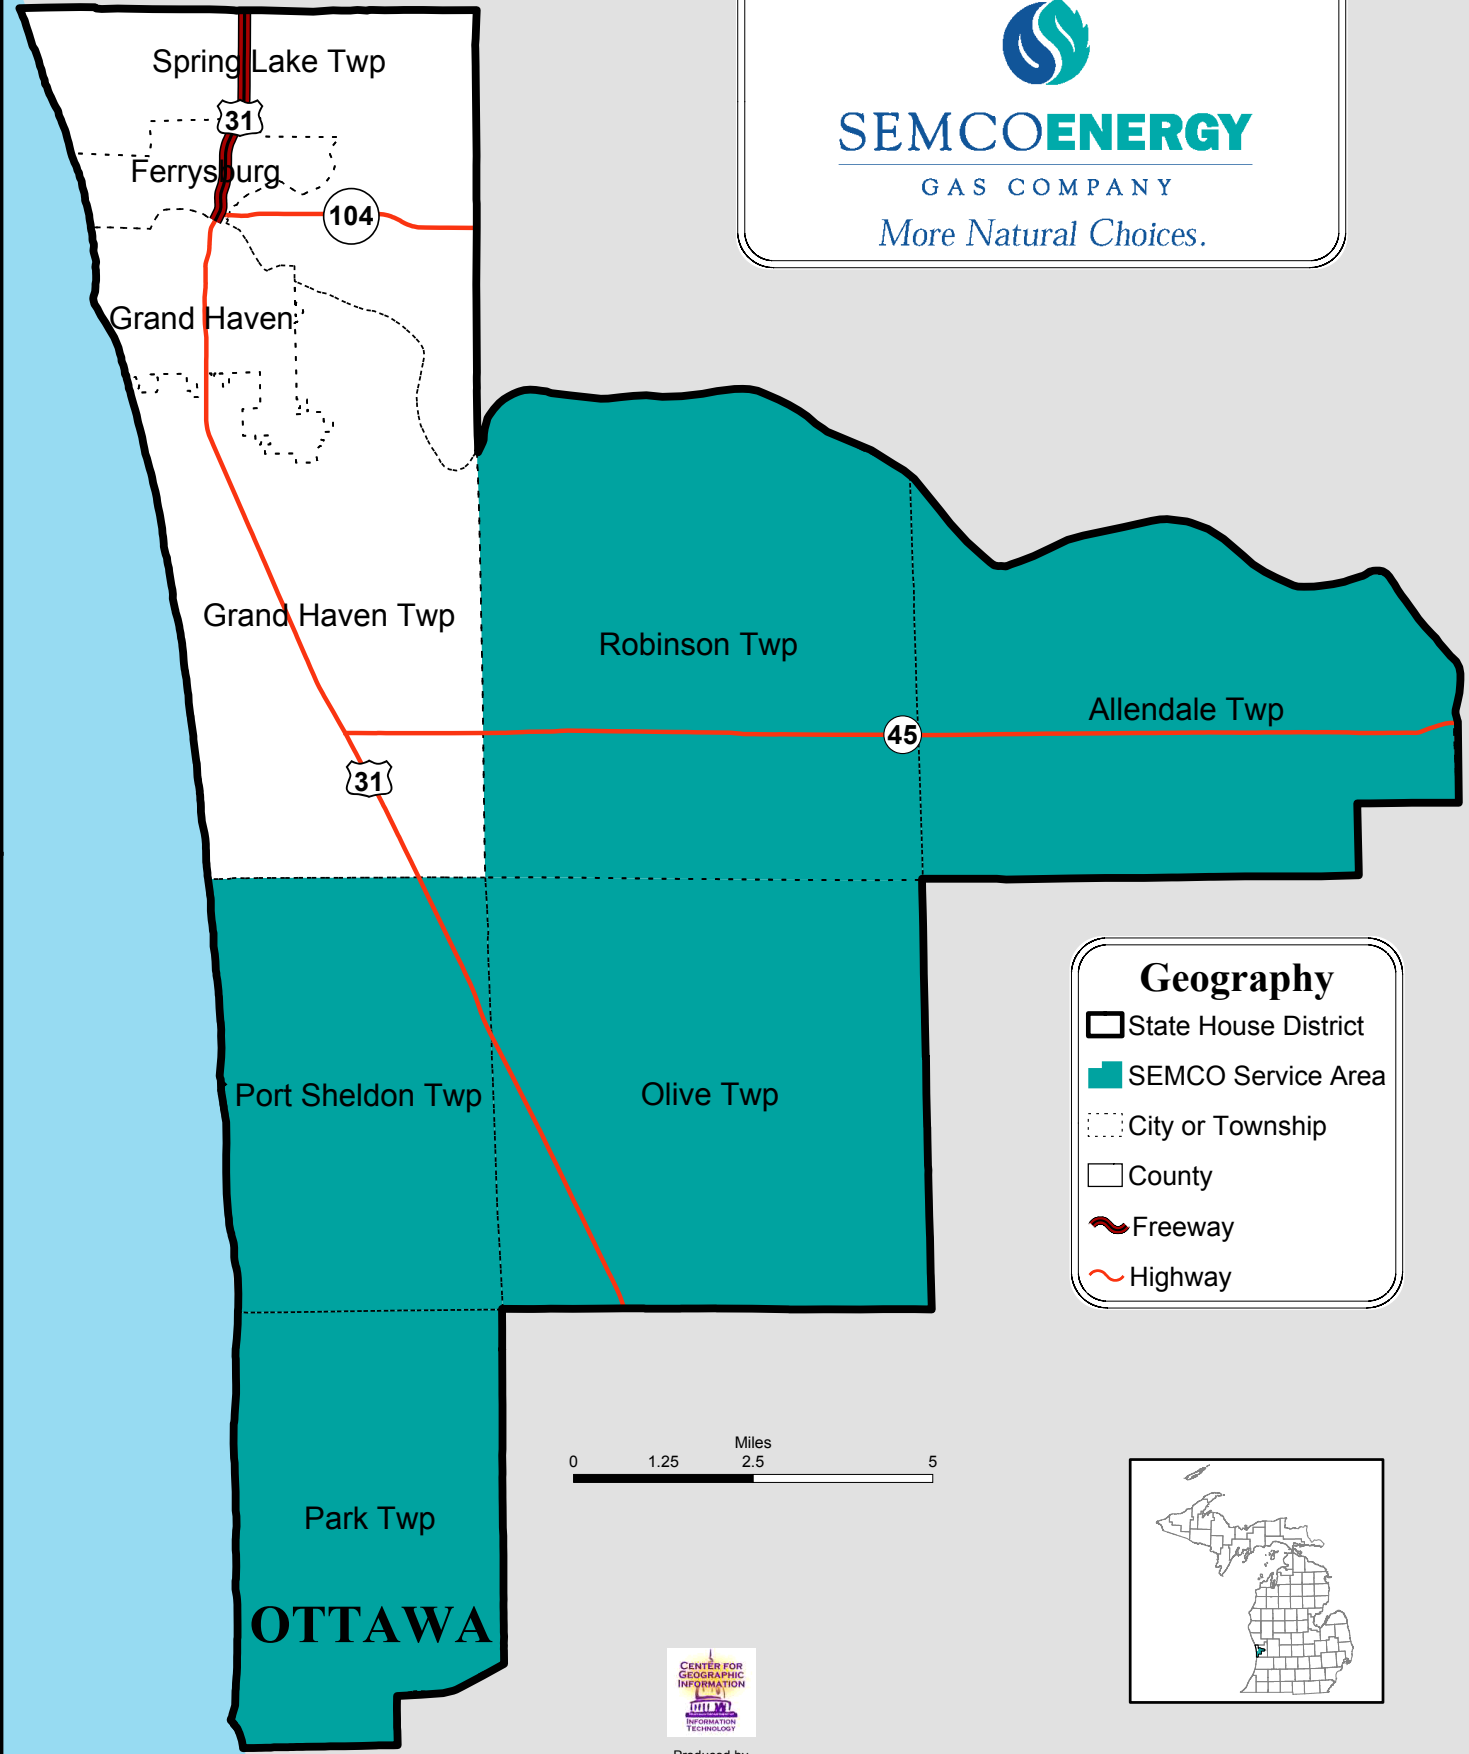

State House District 89

SEMCOENERGY

GAS COMPANY

More Natural Choices.

Geography

- State House District
- SEMCO Service Area
- City or Township
- County
- Freeway
- Highway

Produced by
Michigan Center for Geographic Information
02/03/03