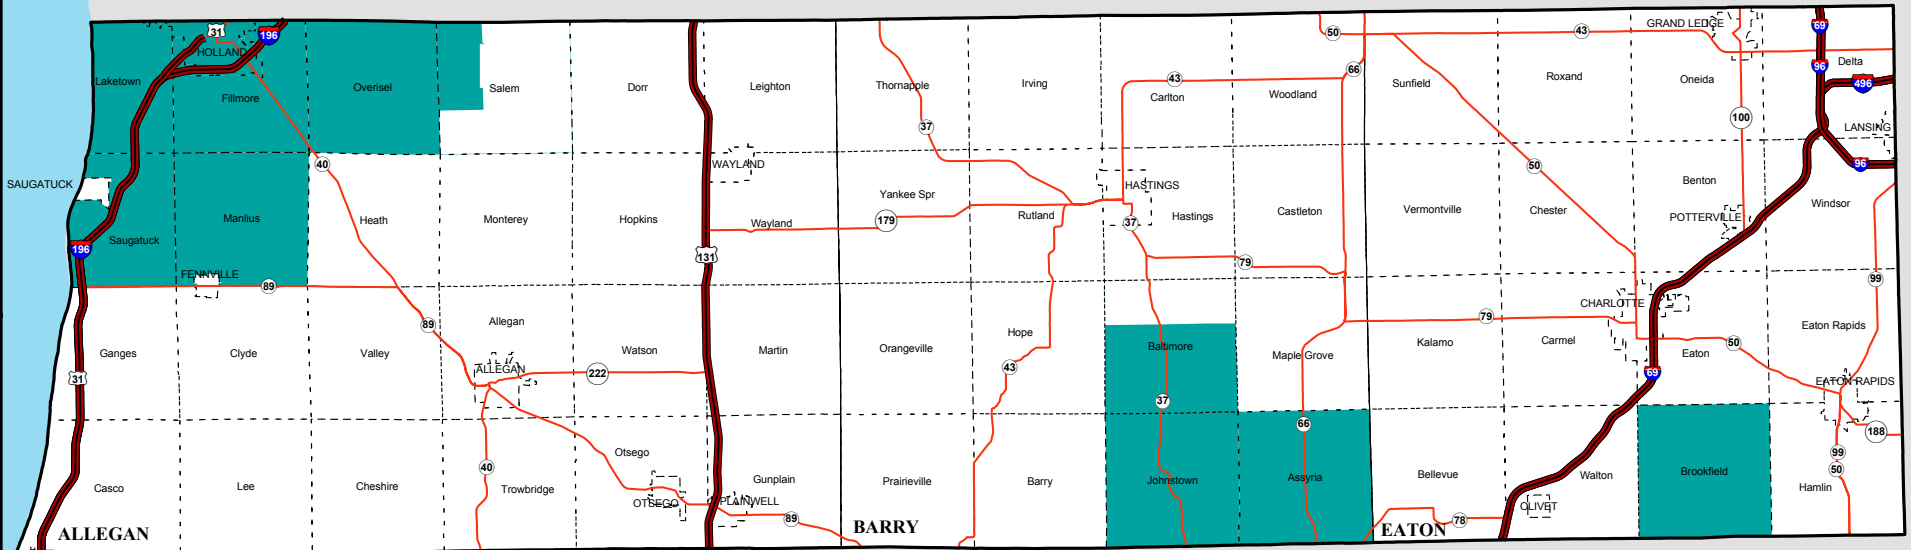

State Senate District 24

SEMCOENERGY

GAS COMPANY

More Natural Choices.

Geography

- State Senate District
- SEMCO Service Area
- City or Township
- County
- Freeway
- Highway